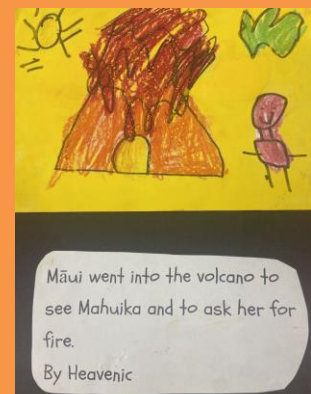

A warm welcome to Bala and Joneen as they join our community. We are excited to have you with us.

The GOLDEN TICKET lunch

Congratulations to our Term one golden ticket winners. Principal lunch was celebrated today. This award is for children who are nominated by teachers or their peers for their outstanding behaviour in and out of the classroom.

Visitor this week

John Neumegen from the Otago Museum visited this week. He worked with each class to teach New Zealand histories through music, drama, storytelling, and art.

These stories were written by Room 4 after their session using the Legends of Maui.