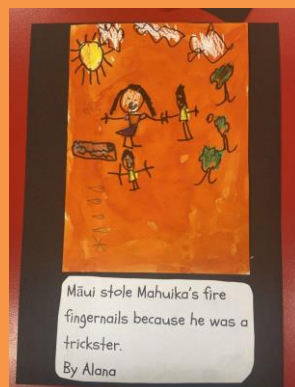

A warm welcome to Bala and Joneen as they join our community. We are excited to have you with us.

The GOLDEN TICKET lunch

Congratulations to our Term one golden ticket winners. Principal lunch was celebrated today. This award is for children who are nominated by teachers or their peers for their outstanding behaviour in and out of the classroom.

Visitor this week

John Neumegen from the Otago Museum visited this week. He worked with each class to teach New Zealand histories through music, drama, storytelling, and art.

These stories were written by Room 4 after their session using the Legends of Maui.